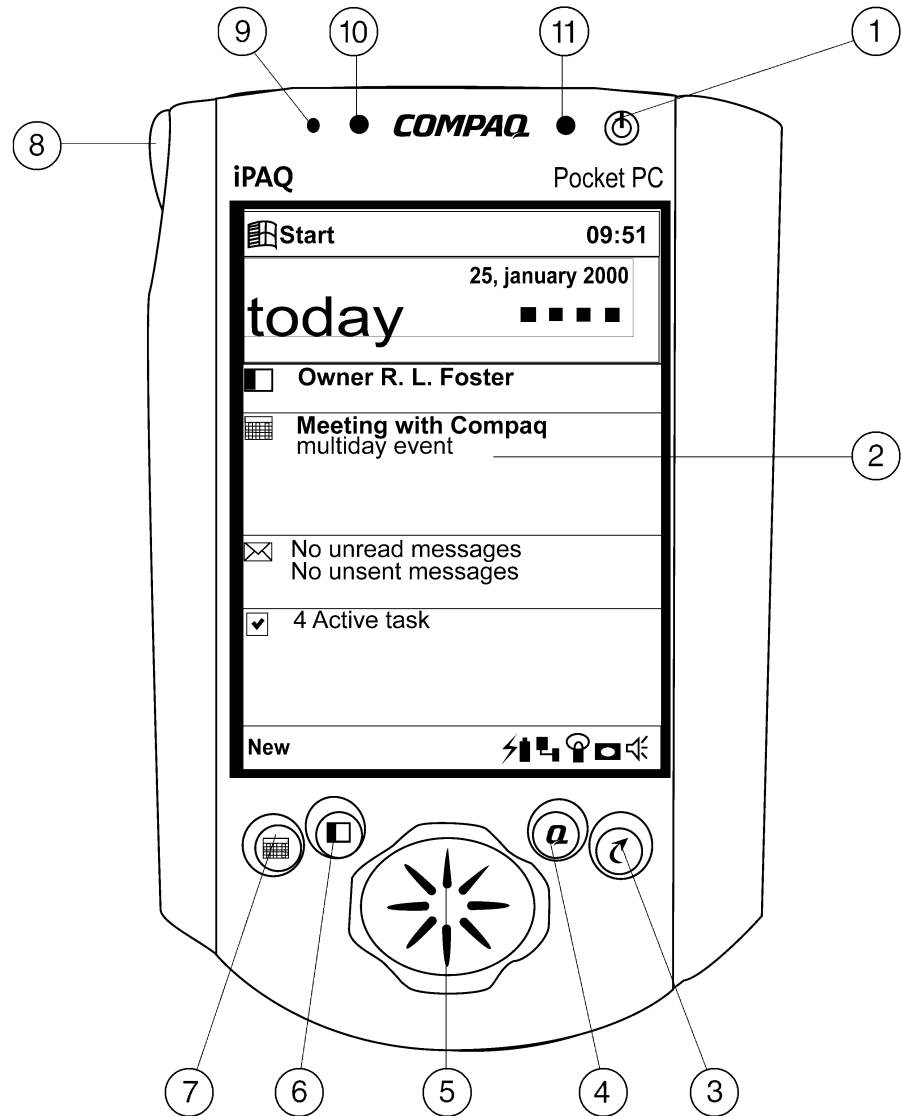

Overview

At A Glance

Easy expansion and customization through Compaq Expansion Pack System

- Thin, lightweight, design with brilliant color screen.
- Microsoft® Pocket PC 2002 upgrade option
- Audio record and playback – Audio programs from the Web, MP3 music, or voice notations
- Rechargeable battery that gives up to 12 hours of battery life
- Protected by Compaq Services, including a one-year warranty – Certain restrictions and exclusions apply. Consult the Compaq Customer Support Center for details.

1. Instant on/off and Light Button	7. Calendar Button
2. Display	8. Voice Recorder Button
3. QStart Button	9. Microphone
4. QMenu	10. Ambient Light Sensor
5. Speaker and 5-way joystick	11. Alarm/Charge Indicator Light
6. Contacts Button